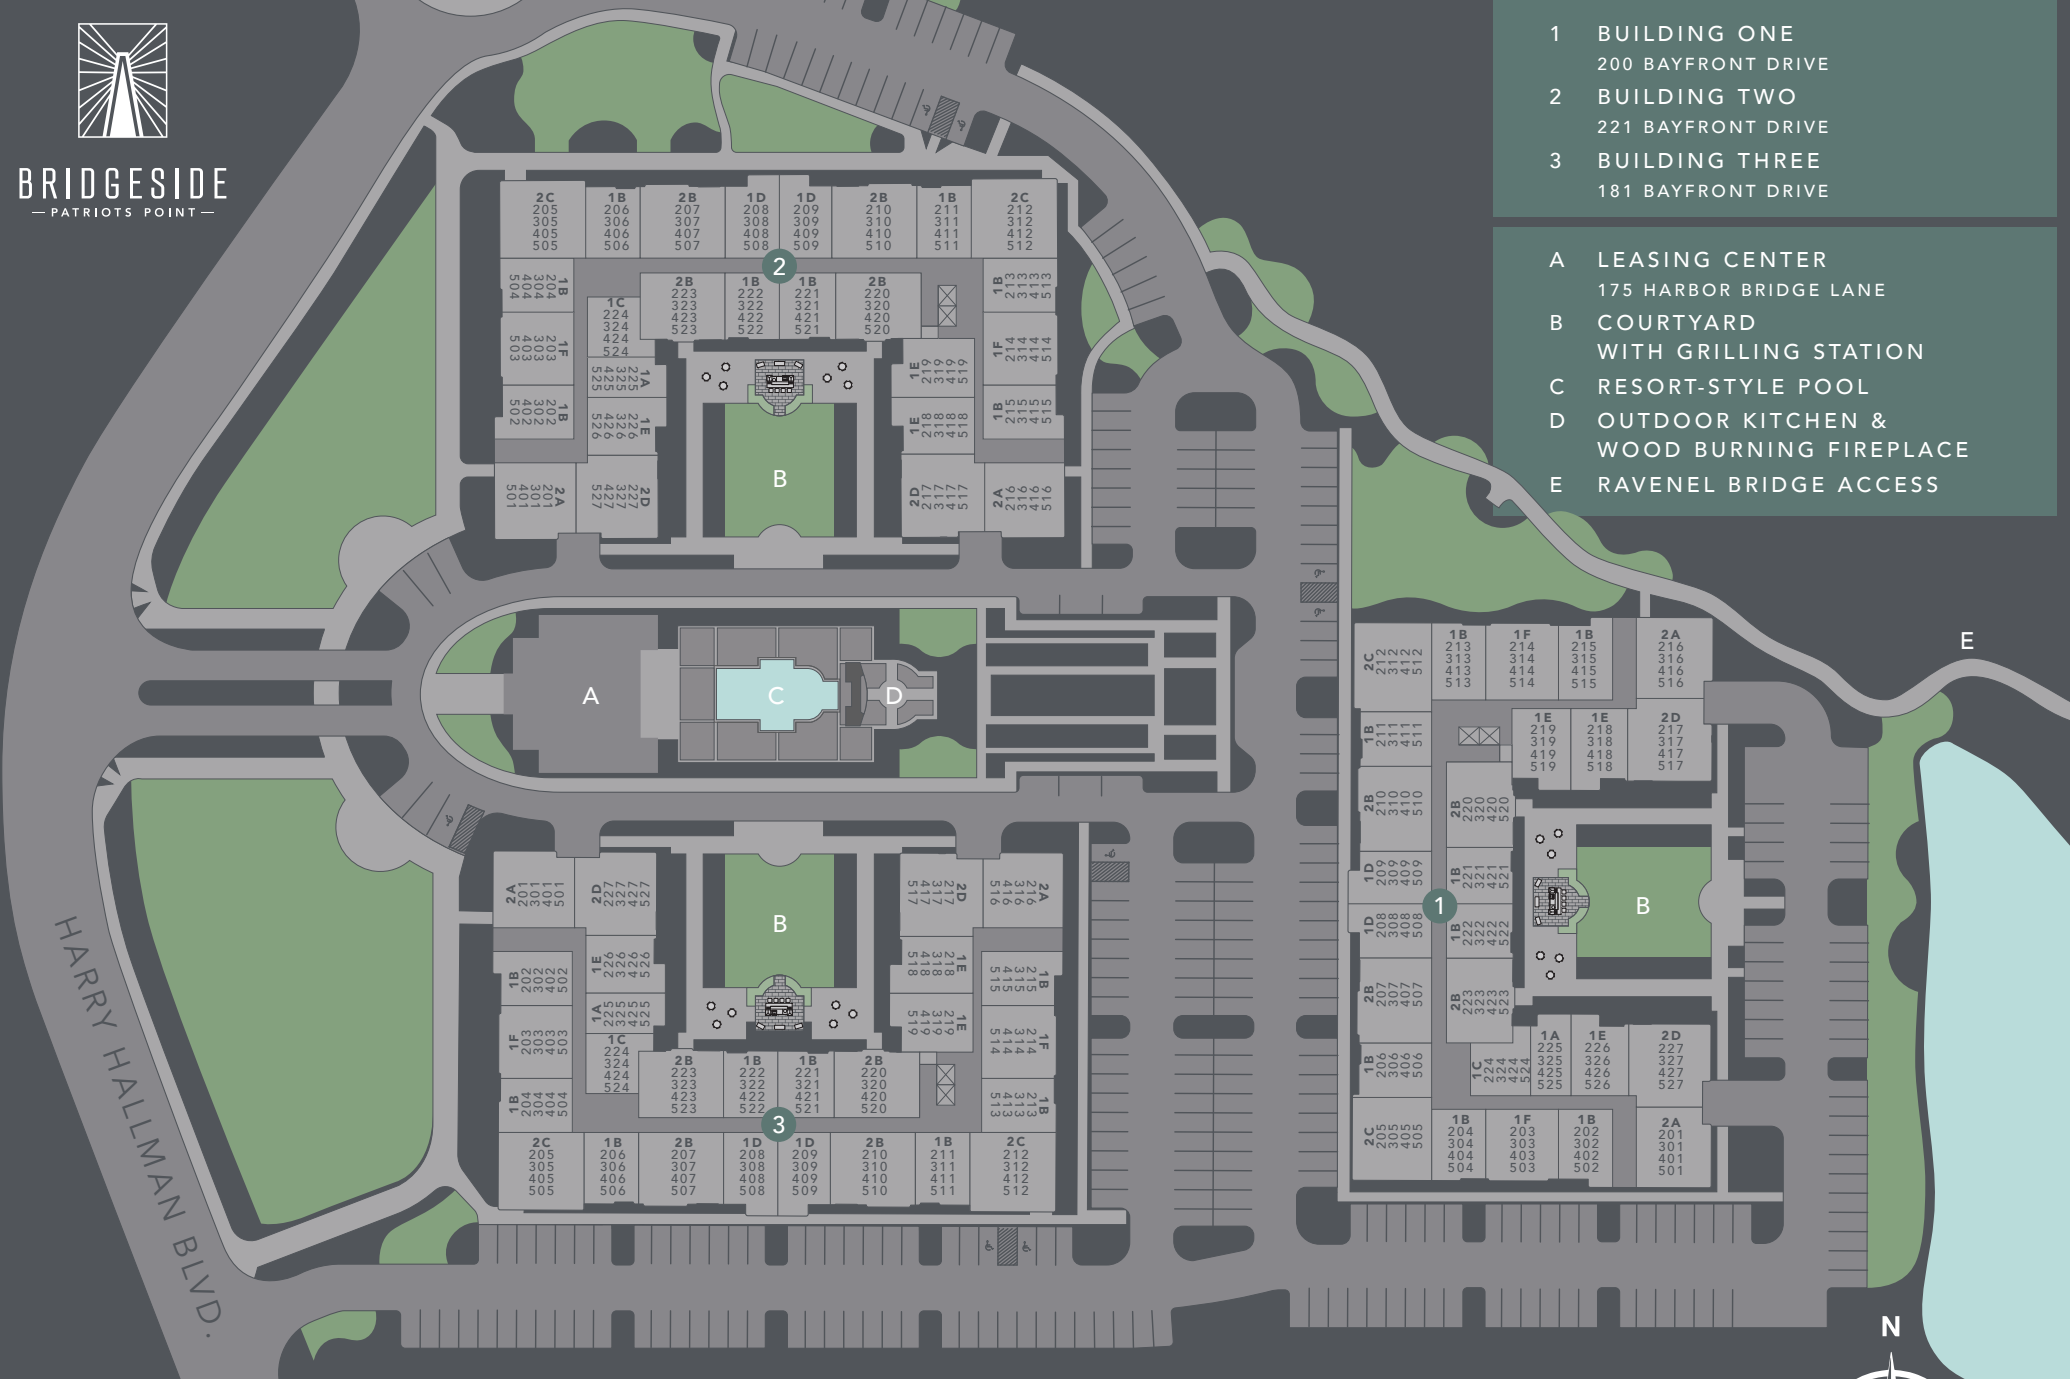

**BRIDGESIDE**  
— PATRIOTS POINT —

- 1 BUILDING ONE  
200 BAYFRONT DRIVE
- 2 BUILDING TWO  
221 BAYFRONT DRIVE
- 3 BUILDING THREE  
181 BAYFRONT DRIVE

- A LEASING CENTER  
175 HARBOR BRIDGE LANE
- B COURTYARD  
WITH GRILLING STATION
- C RESORT-STYLE POOL
- D OUTDOOR KITCHEN &  
WOOD BURNING FIREPLACE
- E RAVENEL BRIDGE ACCESS