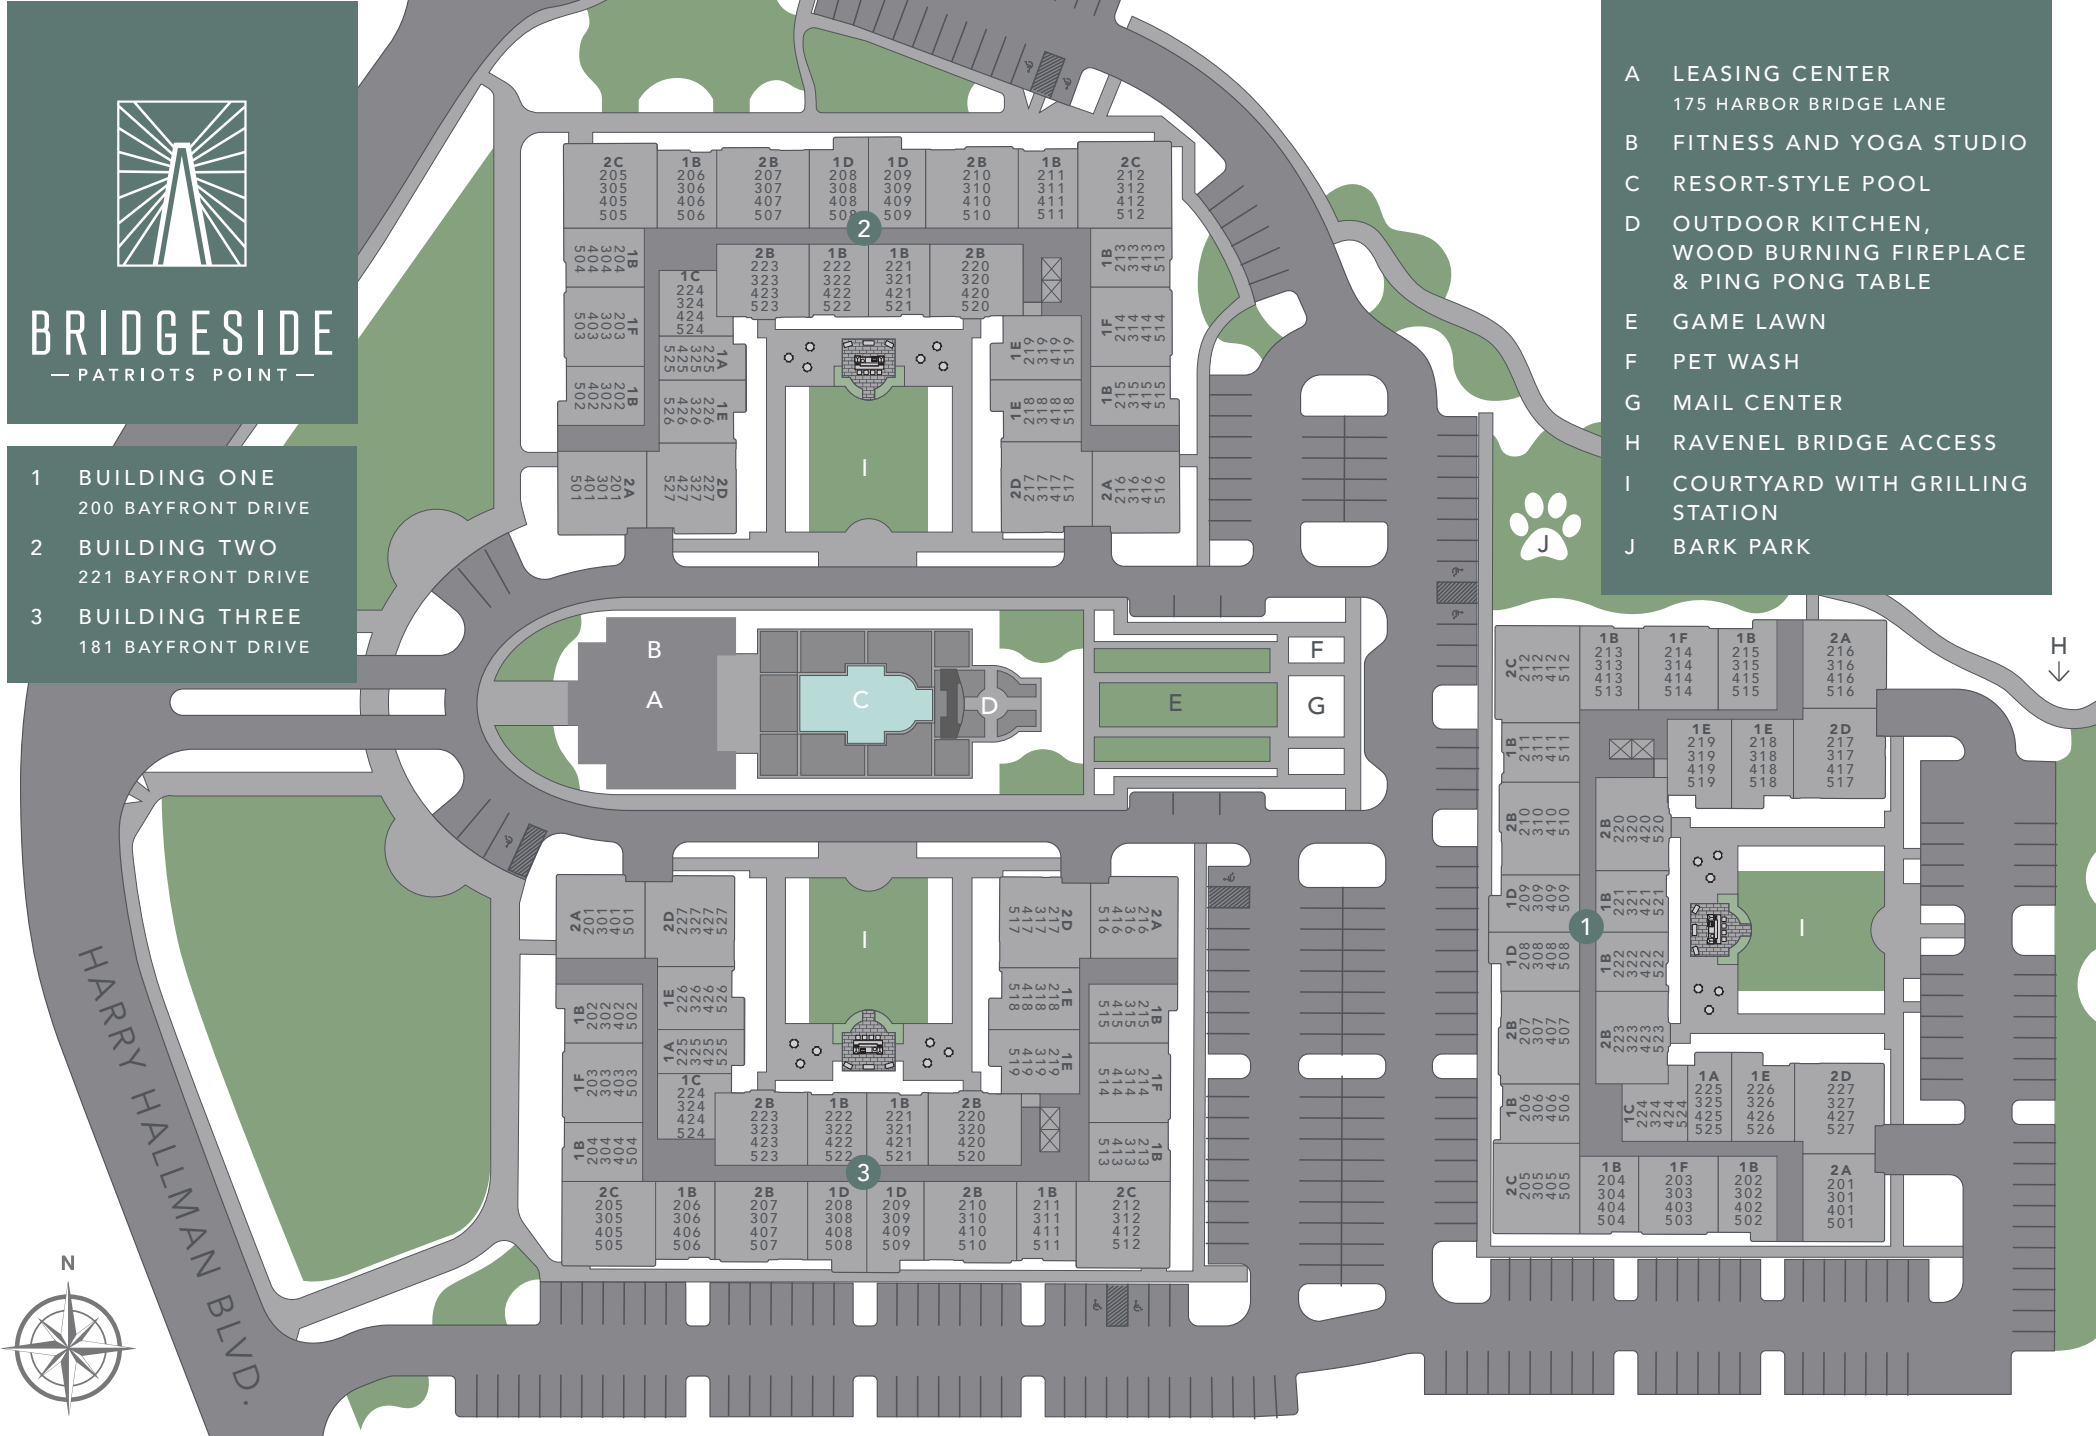

BRIDGESIDE

— PATRIOTS POINT —

- 1 BUILDING ONE
200 BAYFRONT DRIVE
- 2 BUILDING TWO
221 BAYFRONT DRIVE
- 3 BUILDING THREE
181 BAYFRONT DRIVE

- A LEASING CENTER
175 HARBOR BRIDGE LANE
- B FITNESS AND YOGA STUDIO
- C RESORT-STYLE POOL
- D OUTDOOR KITCHEN,
WOOD BURNING FIREPLACE
& PING PONG TABLE
- E GAME LAWN
- F PET WASH
- G MAIL CENTER
- H RAVENEL BRIDGE ACCESS
- I COURTYARD WITH GRILLING
STATION
- J BARK PARK